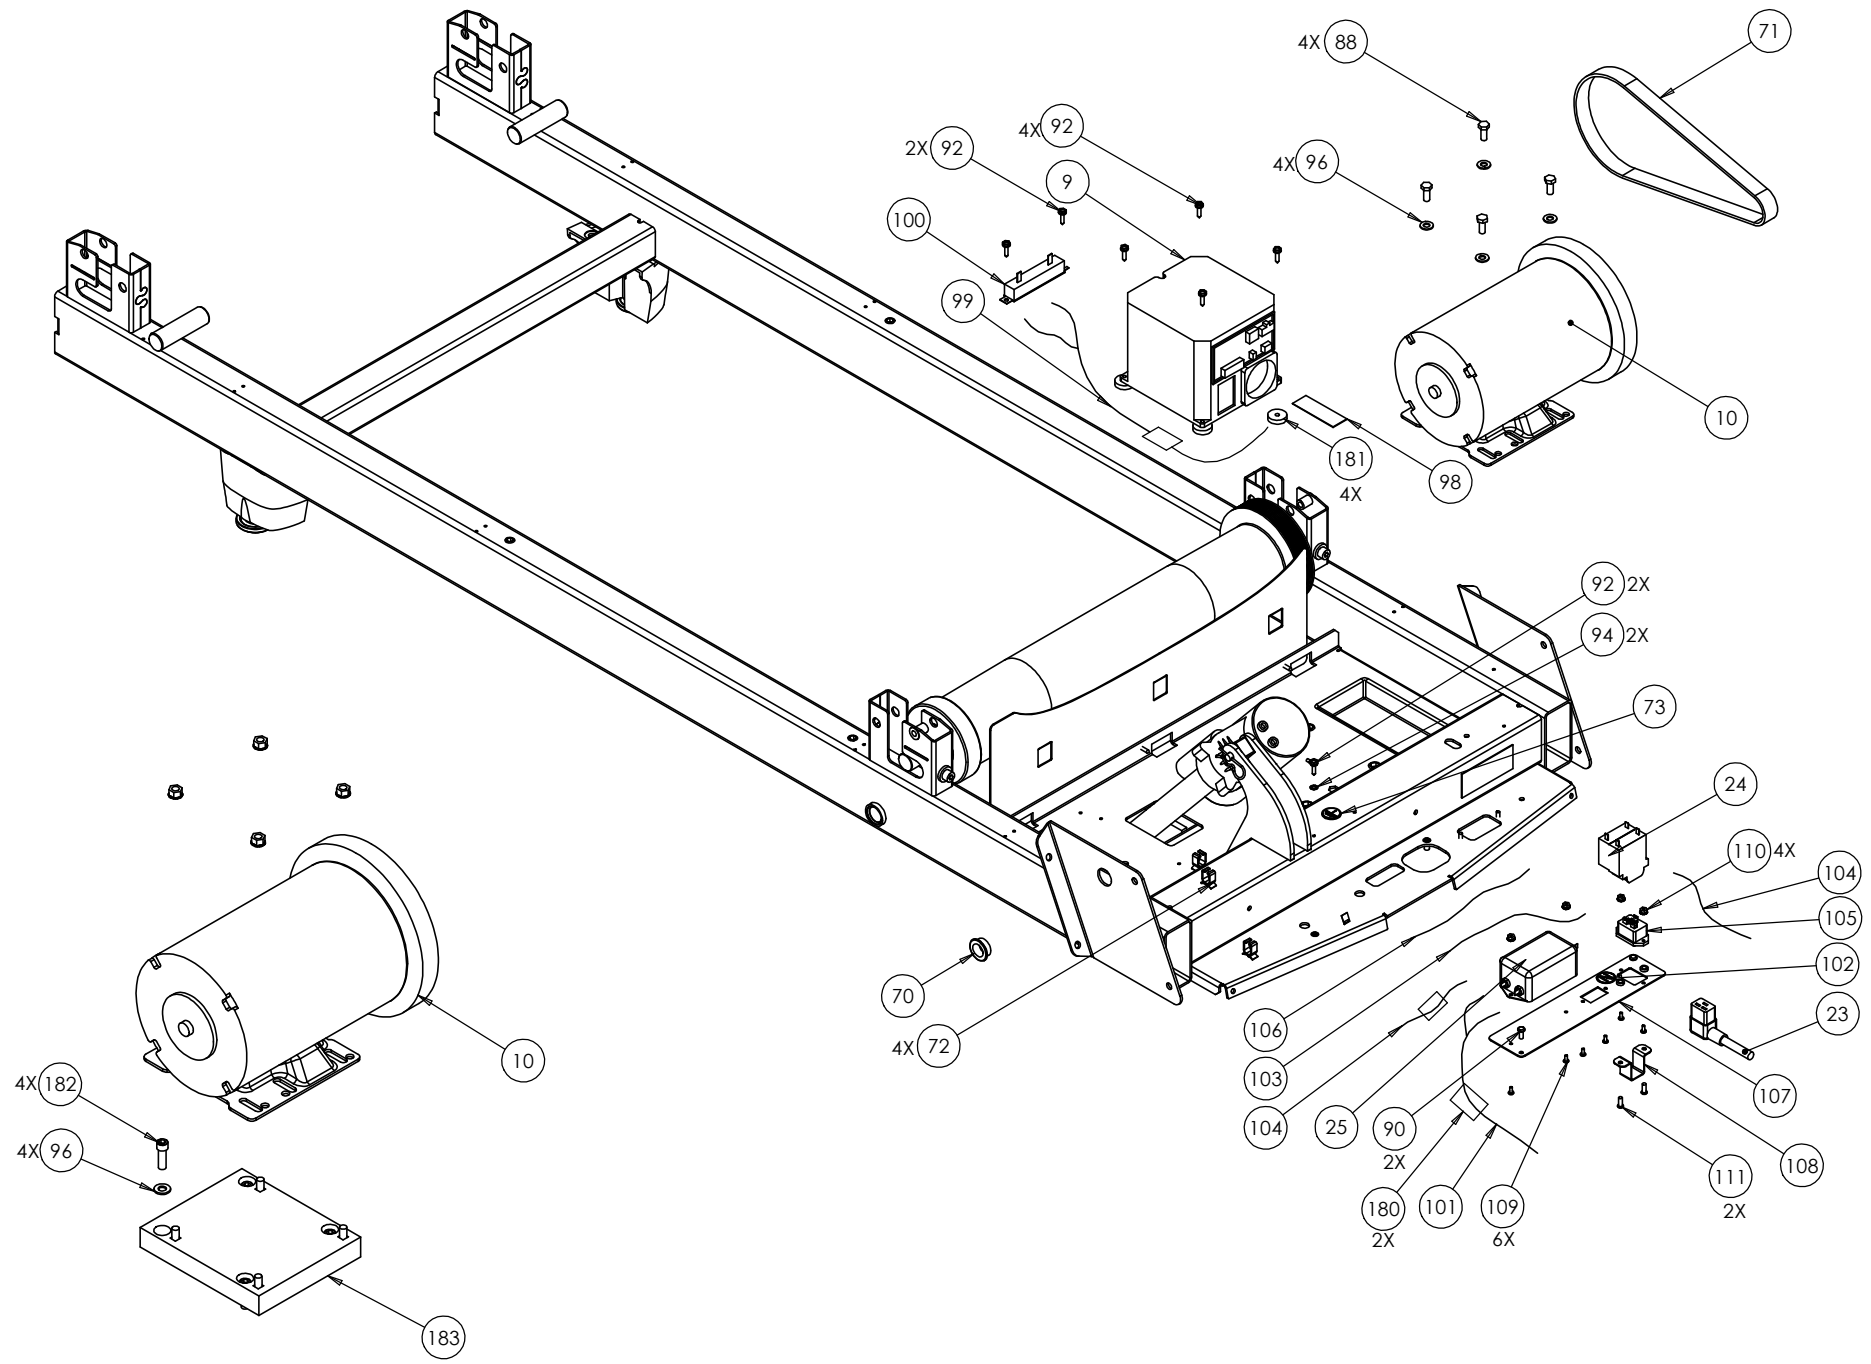

C954i	P/N : 49414-101	SUBREV : K
DRAWN BY : MAH	DATE : 10.11.10	SHEET 1 OF 7

ISRAELI OPTION ONLY

PAGE	OF	DWG. NO.	SUBREV
3	7	49414-101	K