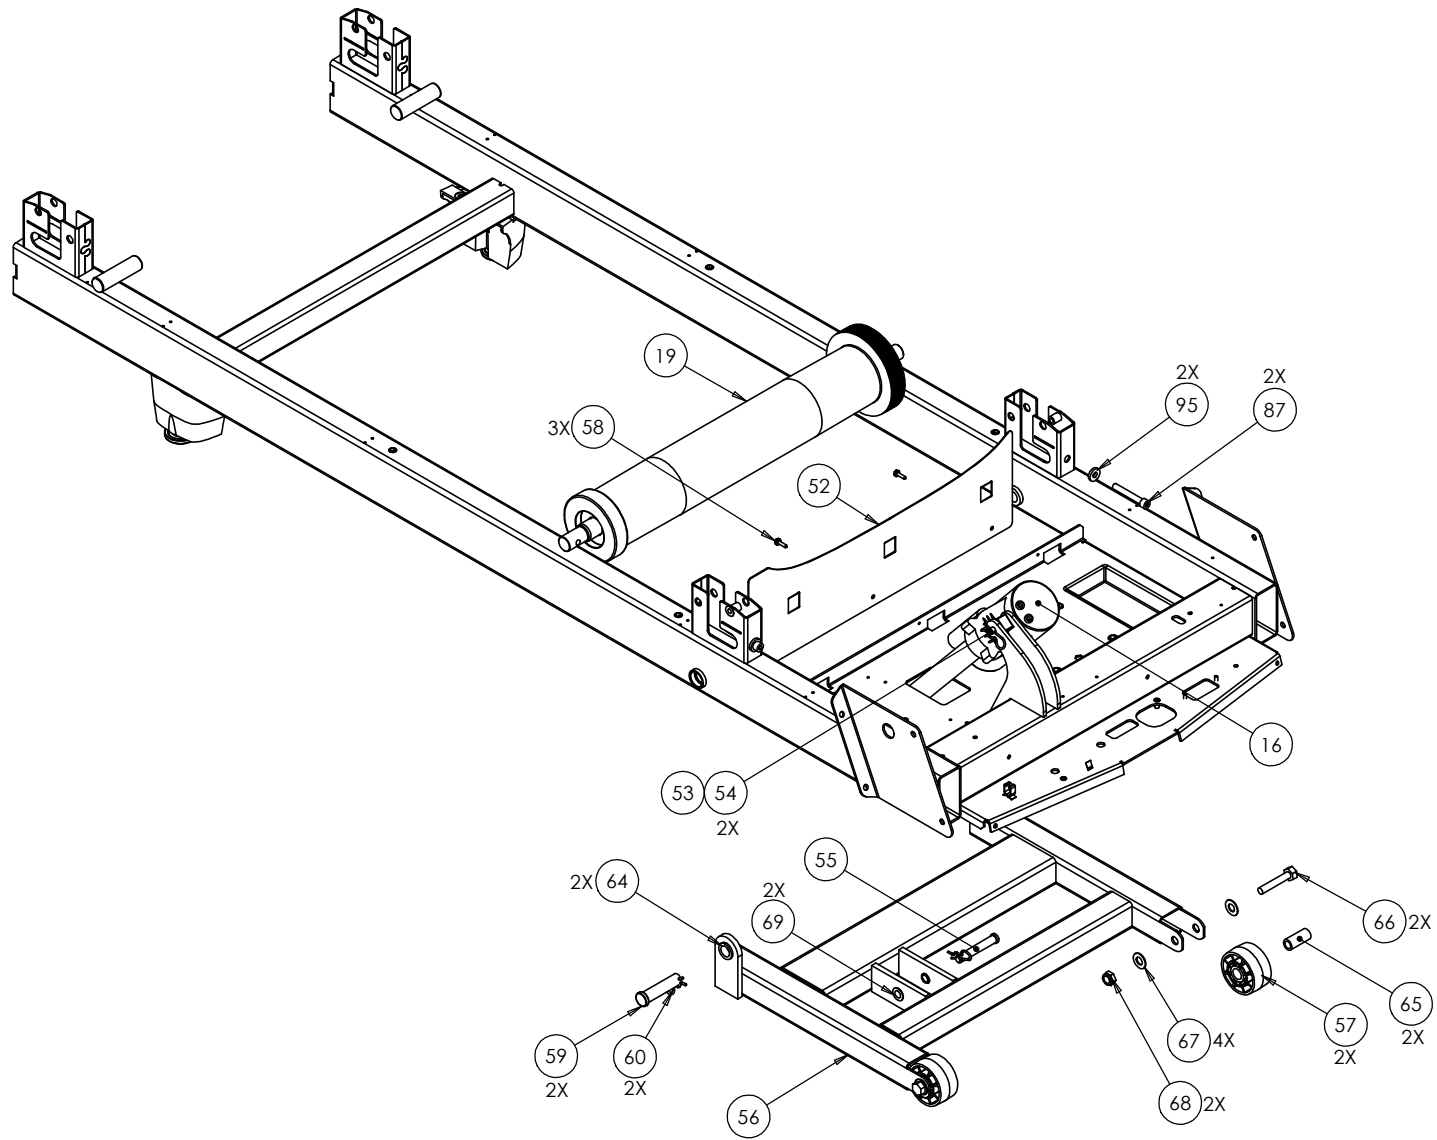

C954i	P/N : 49414-101	SUBREV : K
DRAWN BY : MAH	DATE : 10.11.10	SHEET 1 OF 7

ISRAELI OPTION ONLY

PAGE	OF	DWG. NO.	SUBREV
3	7	49414-101	K